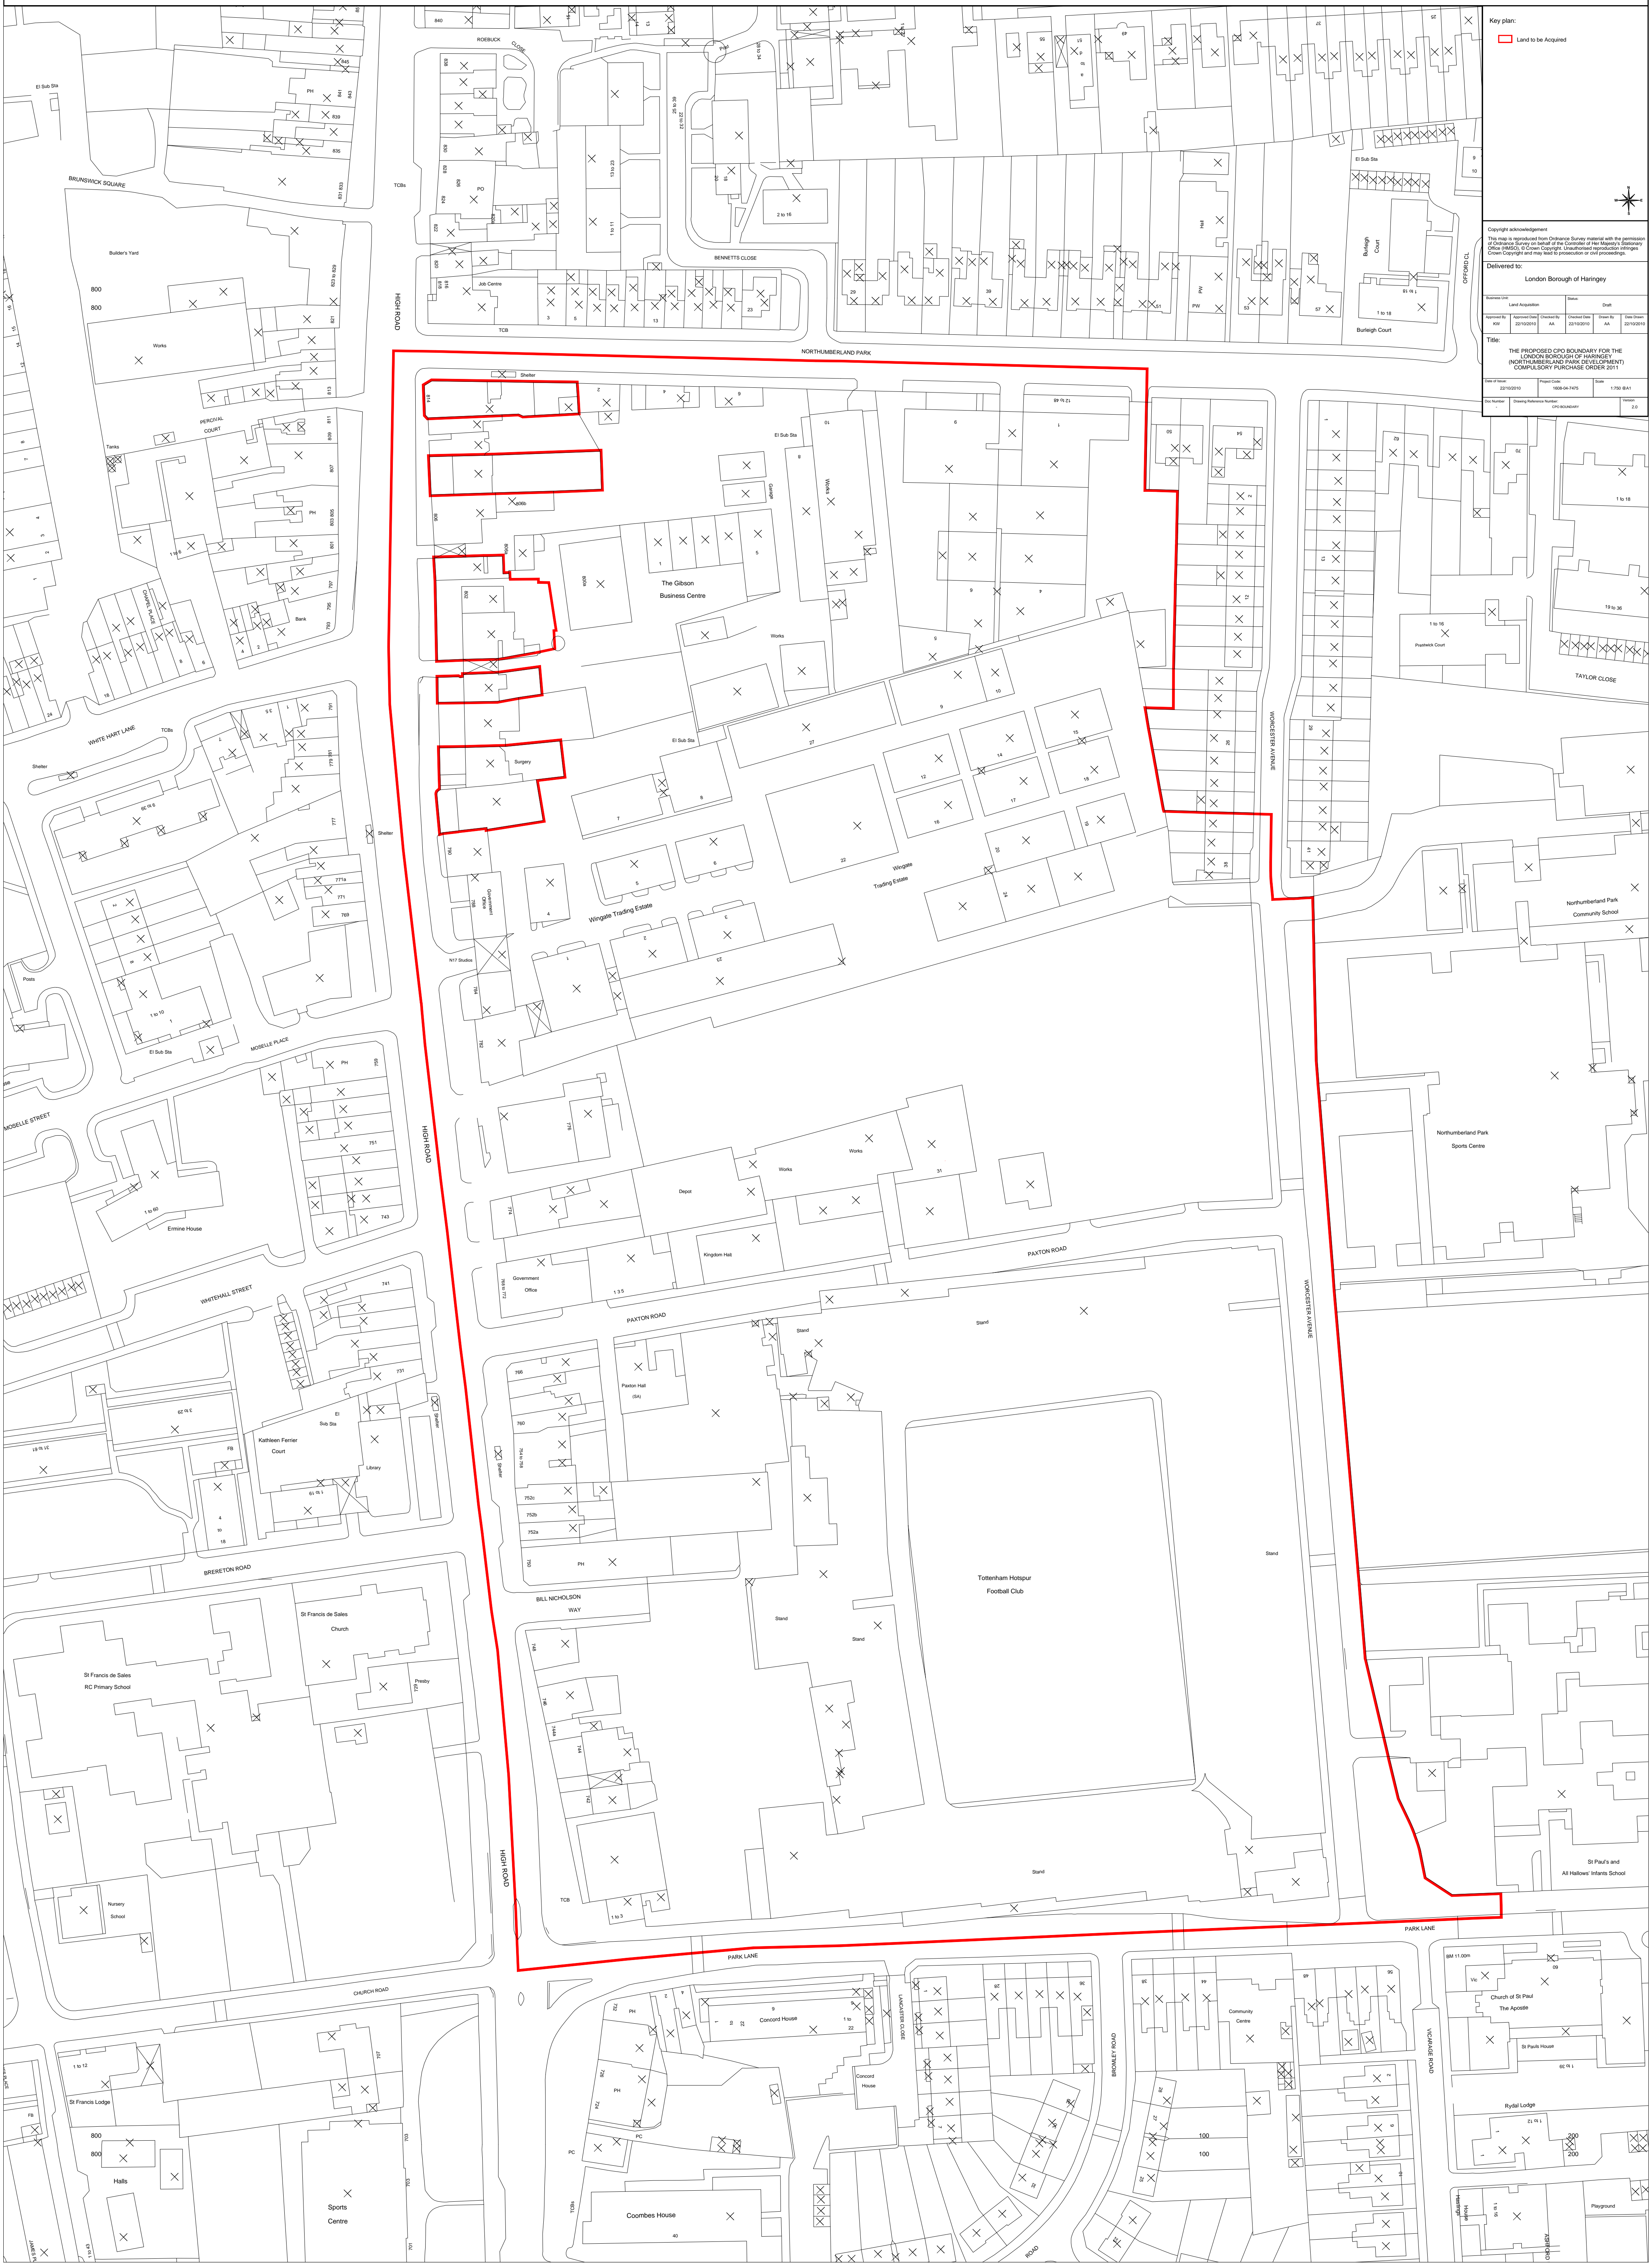

THE PROPOSED CPO BOUNDARY FOR THE LONDON BOROUGH OF HARINGEY (NORTHUMBERLAND PARK DEVELOPMENT) COMPULSORY PURCHASE ORDER 2011

Key plan:
█ Land to be Acquired

Copyright acknowledgement
 This map is reproduced from Ordnance Survey material with the permission of Ordnance Survey on behalf of the Controller of Her Majesty's Stationery Office (HMSO). © Crown Copyright. Unauthorised reproduction is prohibited. Crown Copyright and map data is produced in our proceedings.

Delivered to:
 London Borough of Haringey

Author	Land Acquirer	Date	Drawn
AA	AA	18/06/2011	AA
22/10/2010	22/10/2010	22/10/2010	22/10/2010

Title:
 THE PROPOSED CPO BOUNDARY FOR THE LONDON BOROUGH OF HARINGEY (NORTHUMBERLAND PARK DEVELOPMENT) COMPULSORY PURCHASE ORDER 2011

Date of Issue	Revision	Scale
22/10/2010	1000-04-7475	1:750 @ A1
22/10/2010	1000-04-7475	1:750 @ A1

Drawn: [Name]
Checked: [Name]
Scale: 1:750 @ A1
Sheet: 2/2